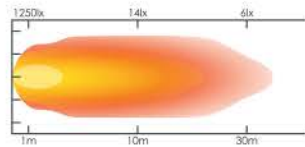

1100
Lumens

18W
LED Power

3
Year
Warranty