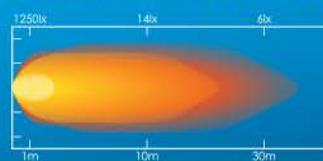

FLOOD
Beam

- Operating Voltage: 10-30V DC
- Waterproof & Dustproof
(Tested to IP 67)
- Current Draw: 1.4A @ 12V
0.75A @ 24V
- 30,000 plus hours lifetime use
- Size: 110mm x 60mm x 56mm

PART No.
RKSLEDWR6