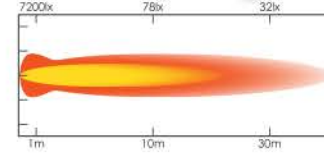

PART No. RKSLEDWS2
RKSLEDWS2B (blister)