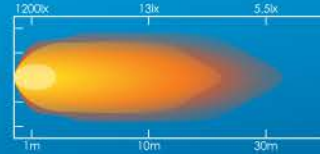

2600
Lumens

30W
LED Power

3
Year
Warranty

PART No.
RKSLEDWS3