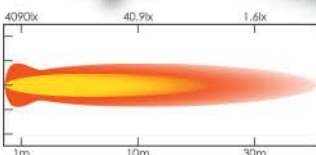

PART No. RKSLEDWR1
RKSLEDWR1B (blister)