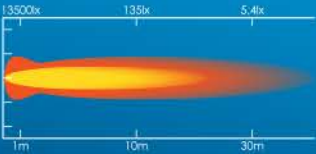

3600
Lumens

40W
LED Power

3
Year
Warranty

PART No.
RKSLEDWS4