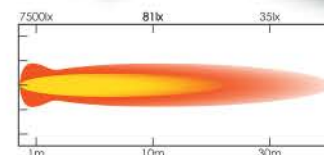

PART No. RKSLEDWR2
RKSLEDWR2B (blister)