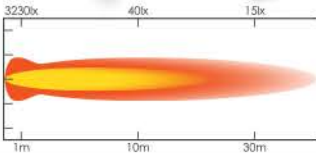

FLOOD
Beam

2600
Lumens

30W
LED Power

3
Year
Warranty

PART No.
RKSLEDWS3

15W LED Work Lamp with 5 x 3W High Intensity LEDs

- LED Power: 15W
- Operating Voltage: 10-30V DC
- Waterproof & Dustproof (Tested to IP 67)
- Lumen Output: 800
- Current Draw: 1A @ 12V
0.55A @ 24V
- Housing Material: Diecast aluminium housing with 316 Grade stainless steel fittings
- 30,000 plus hours lifetime use
- Size: 128mm x 110mm x 46mm
- 3 Year warranty