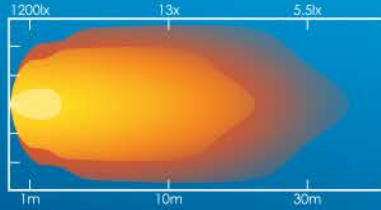

www.rkssales.com.au

60W Mining Grade LED Work Lamp

FLOOD
Beam

- LED Power: 60W
- Operating Voltage: 10-30V DC
- Waterproof & Dustproof
(Tested to IP 68)
- Lumen Output: 3700
- 30,000 plus hours lifetime use
- Size: 135mm x 124mm x 120mm
- 3 Year warranty