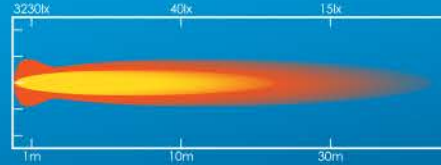

www.rkssales.com.au

60W Mining Grade LED Work Lamp

FLOOD
Beam

- LED Power: 60W
- Operating Voltage: 10-30V DC
- Waterproof & Dustproof
(Tested to IP 68)
- Lumen Output: 3700
- 30,000 plus hours lifetime use
- Size: 135mm x 124mm x 120mm
- 3 Year warranty

60W
LED Power

3700
Lumens

3
Year
Warranty

PART No.
RKSLEDWS6

60W Mining Grade LED Work Lamp

SPOT
Beam

- LED Power: 60W
- Operating Voltage: 10-30V DC
- Waterproof & Dustproof
(Tested to IP 68)
- Lumen Output: 3700
- 30,000 plus hours lifetime use
- Size: 135mm x 124mm x 120mm
- 3 Year warranty

60W
LED Power

3700
Lumens

3
Year
Warranty

PART No.
RKSLEDWS6S

18W Compact LED Work Lamp

FLOOD
Beam

- LED Power: 18W
- Operating Voltage: 10-30V DC
- Waterproof & Dustproof
(Tested to IP 67)
- Lumen Output: 1100
- 30,000 plus hours lifetime use
- Size: 160mm x 63mm x 145mm
- 3 Year warranty