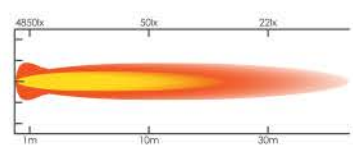

PART No. RKSLEDWR5
RKSLEDWR5SB (blister)

18W Rectangular LED Work Lamp

18W
LED Power

1320
Lumens

3
Year
Warranty

FLOOD
Beam

- Operating Voltage: 10-30V DC
- Waterproof & Dustproof
  (Tested to IP 67)
- Current Draw: 1.4A @ 12V
  0.75A @ 24V
- 30,000 plus hours lifetime use
- Size: 110mm x 60mm x 56mm